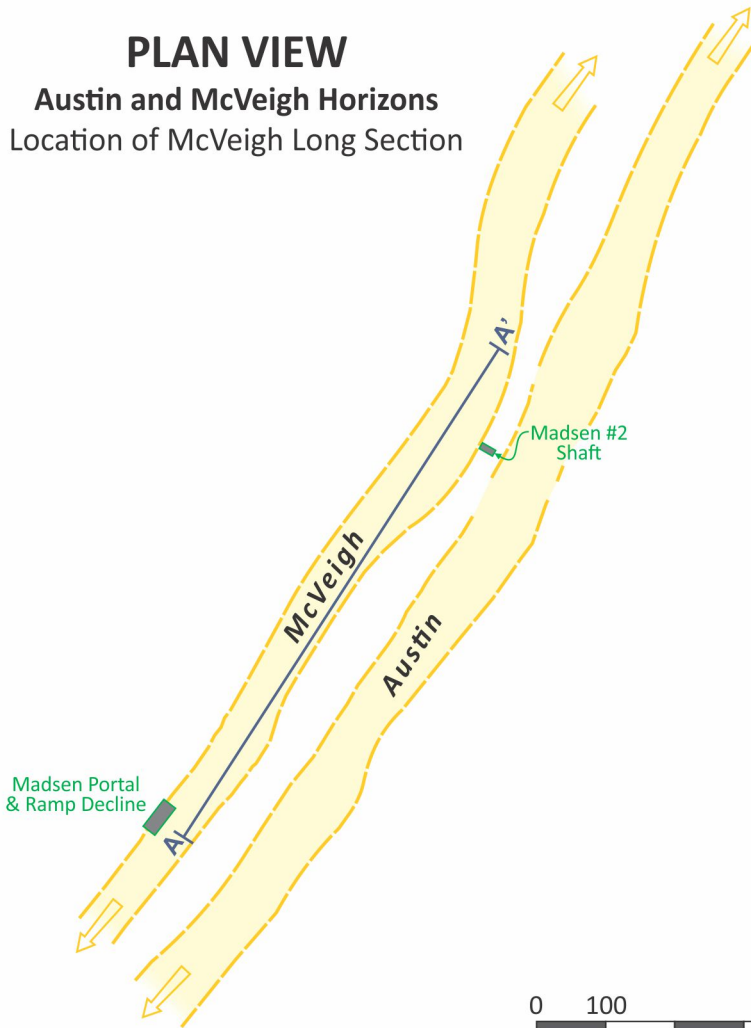

PLAN VIEW

Austin and McVeigh Horizons

Location of McVeigh Long Section

Madsen Portal
& Ramp Decline

Madsen #2
Shaft

0 100 500 m